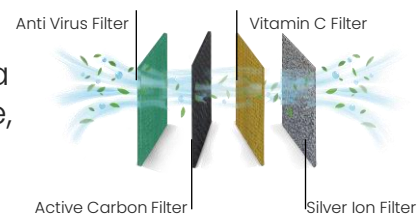

 **Awal
General**

High-Wall Split

Turbo

With this function, the air conditioner will maximize the output of cooling and heating capacity, making the room cool down or heat up more rapidly, and attain the desired temperature in the shortest time.

Wifi Control

The wifi module is designed with a USB plug-in, and the indoor structure is reserved for installation. The user can plug and play when needed.

3D Airflow

Louvers on Awal air conditioners can swing automatically combining both vertical and horizontal directions. Detailed wind direction makes it possible to spread the cool air evenly and widely.

Quiet Mode

In quiet mode, the air conditioner will run at super breeze to reduce the indoor unit operating sound.

Health Filter

Filters are a crucial part of your air conditioner. Not only will a filter help clean and purify the air moving around your home, but it will also prevent contamination of the air conditioner.